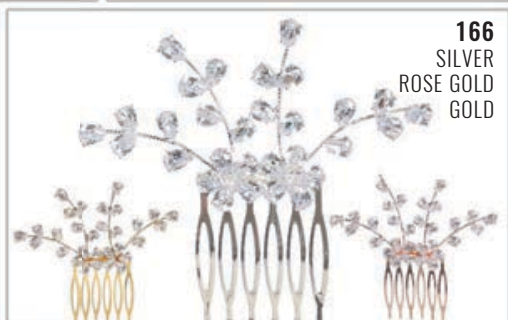

73 (6 PCS)
WHITE, IVORY, LILAC, PINK, SKY BLUE, RED

74 (6 PCS)
WHITE, IVORY, PINK, LILAC, SKY BLUE, RED

131 (6 PCS)
WHITE
IVORY
BLUSH
PINK
LILAC
ROYAL

60 (6 PCS)
WHITE, IVORY, PINK, LILAC, CORAL, RED,
ROYAL, NAVY

133
WHITE
IVORY

195
WHITE
IVORY

113
WHITE
IVORY
BLUSH
PINK
LILAC
SKY BLUE
SAGE
CHAMPAGNE
FUCHSIA
RED
BURGUNDY
EMERALD
ROYAL, NAVY

Flower Crowns

WHITE
IVORY
PINK
BLUSH
LILAC
SAGE
FUCHSIA
RED
BURGUNDY
ROYAL
NAVY