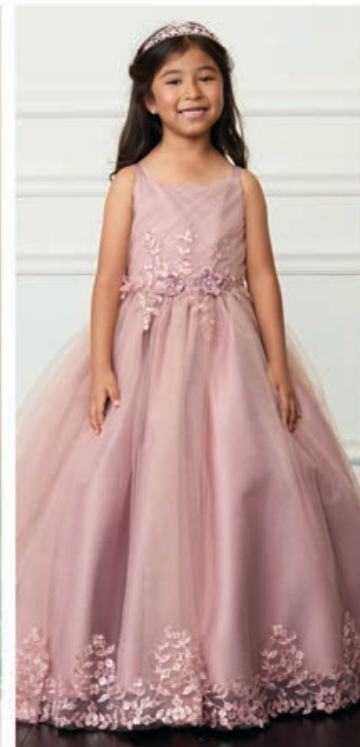

7036 BLUSH, DUSTY BLUE, LILAC | 2.4.6.8.10.12

Glitter Tulle *Floor Length

7018 WHITE, IVORY, BLUSH, LILAC, SKY BLUE, BURGUNDY, EMERALD, ROYAL BLUE | 2.4.6.8.10.12.14.16.18

Lace/Mesh/Horse Hair *Floor Length