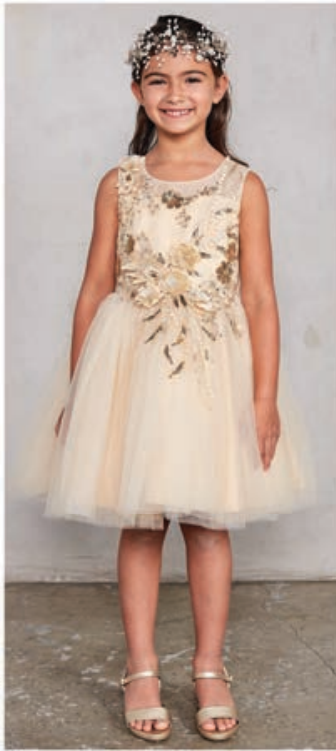

7027 WHITE, IVORY, BLUSH, BURGUNDY, GOLD, NAVY BLUE, SILVER | 2.4.6.8.10.12.14.16.18 Lace/Mesh *Short Length