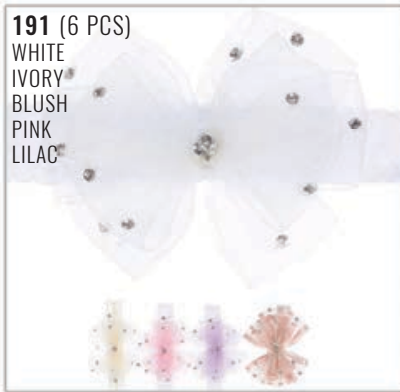

71 (6 PAIRS)
WHITE, IVORY, BLUSH, PINK, CHAMPAGNE,
LILAC, DUSTY ROSE, HOT PINK, SKY BLUE,
SAGE, RED, ROYAL, BURGUNDY, EMERALD,
NAVY, SILVER, GOLD